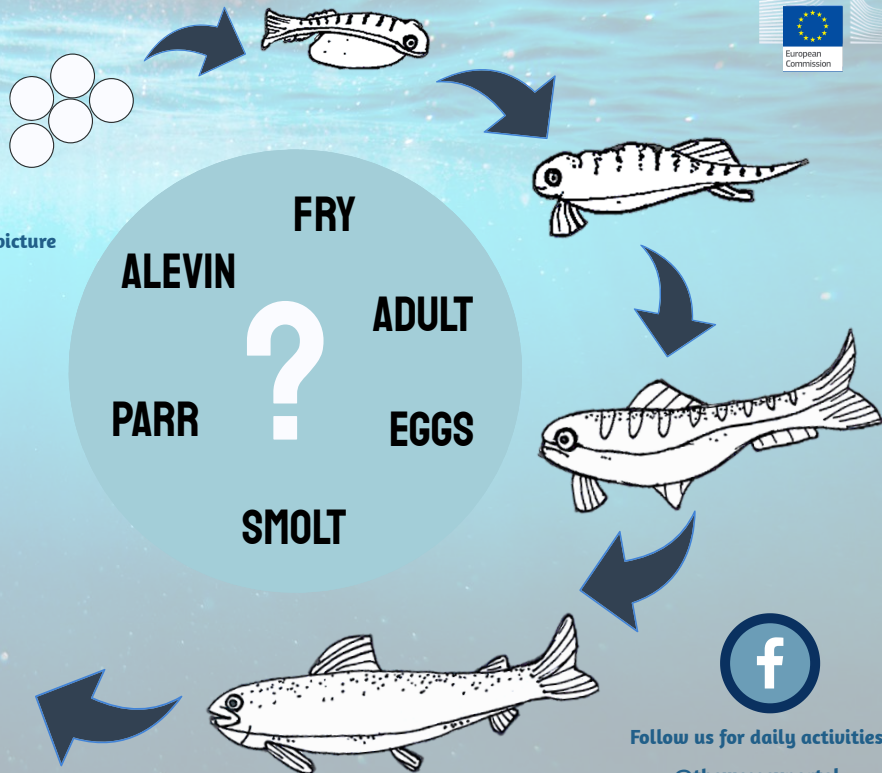

WORLD OCEAN DAY 2020

SPECIES FOCUS: ATLANTIC SALMON

Today we are showcasing the fascinating life cycle of a salmon. Salmon are found in freshwater rivers, where they start their life cycle as eggs. Once hatched, they go through a series of development stages as they start a long journey to the sea.

When they are fully grown adults, they live in the sea until they return to the same river they were born in to make a nest and lay eggs.

ACTIVITY: Match the life cycle stage to each picture and colour the salmon in!

ANSWERS: Found on the Wessex Portal here:
<https://tinyurl.com/yasxd6sb>

Follow us for daily activities
@thewessexportal